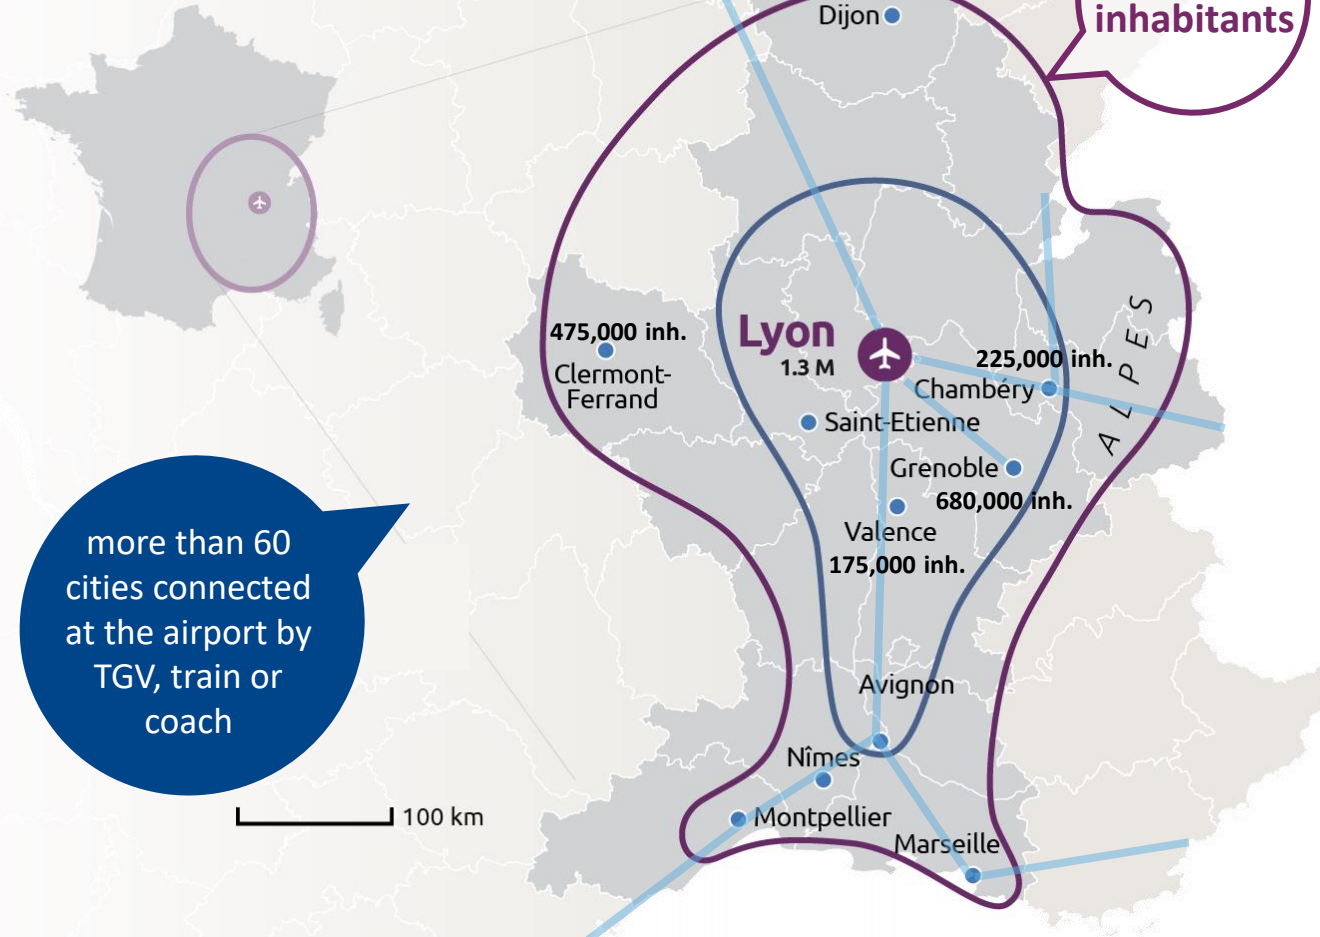

# French leading region

Lyon city is comparable to Slovenia in terms of population

more than 60 cities connected at the airport by TGV, train or coach

#1 region in population

## Driving time to Lyon airport

LESS THAN 1H- 4, 000 000 inhabitants  
Same size as Serbia

LESS THAN 2H- 12, 000 000 inhabitants  
Same size as Belgium

## Bus station

More than 35 direct lines

+38% of traffic in 2018

## Train

High speed train and regional train

High speed train station inside the airport  
27 cities connected in France and Italia